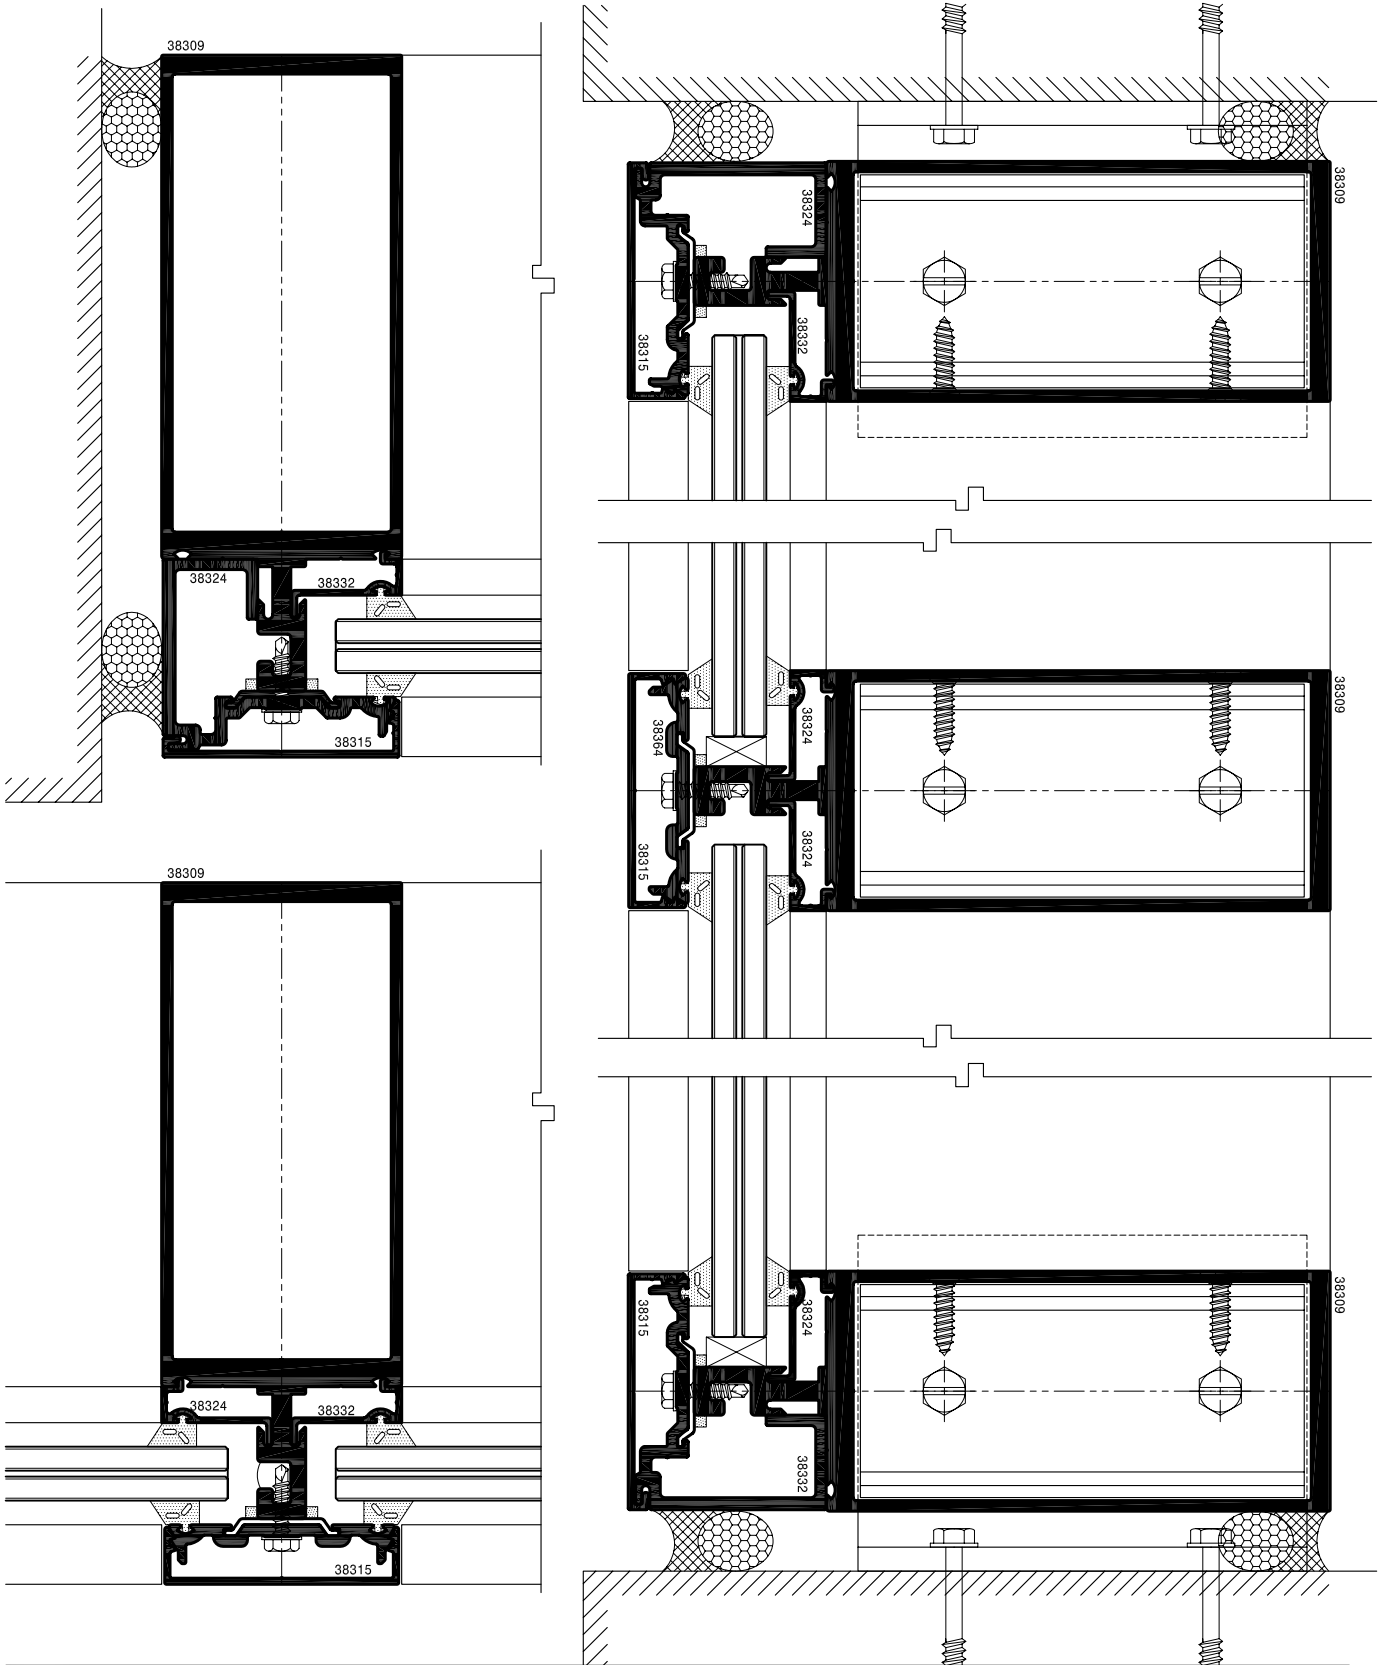

RESISTOR IMPACT WALL

SECTION DETAILS

PBS-383 WALL SYSTEM (2 1/2" x 7 3/8")

SCALE= 1 : 2

FL # 6355.1

NOA # 05-0919.10