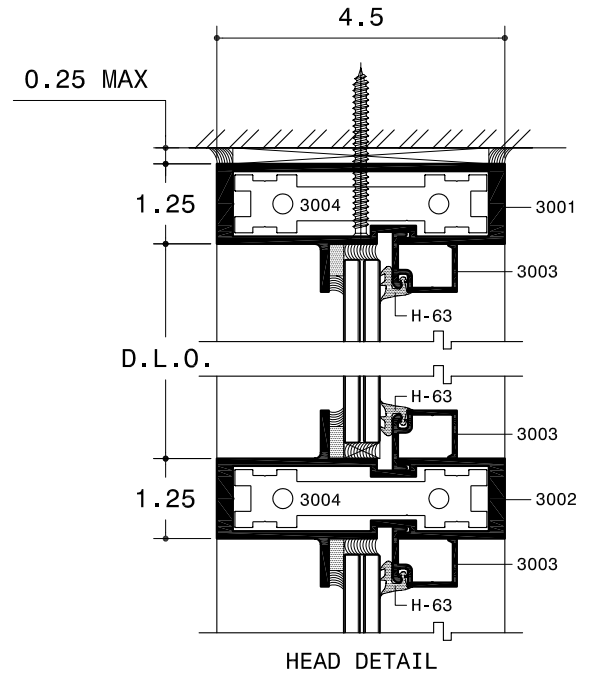

RESISTOR IMPACT DOOR 3000

SECTION DETAILS

WITH 3000 SYSTEM FRAMING

SCALE = 1:3

HORIZONTAL SECTIONS

VERTICAL SECTIONS