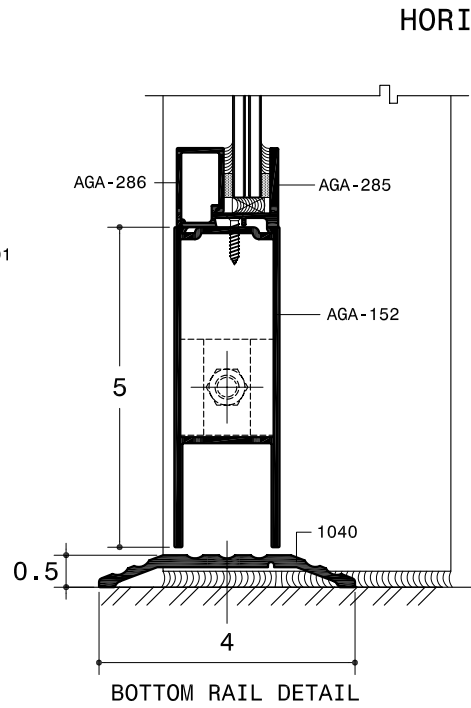

# RESISTOR IMPACT DOOR 3000

## WITH 3000 SYSTEM FRAMING

SCALE = 1:3