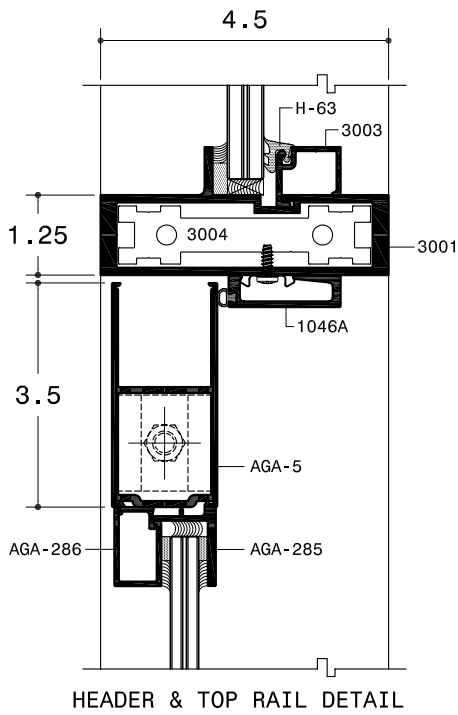

# RESISTOR IMPACT DOOR 3000

## WITH 3000 SYSTEM FRAMING

SCALE = 1:3