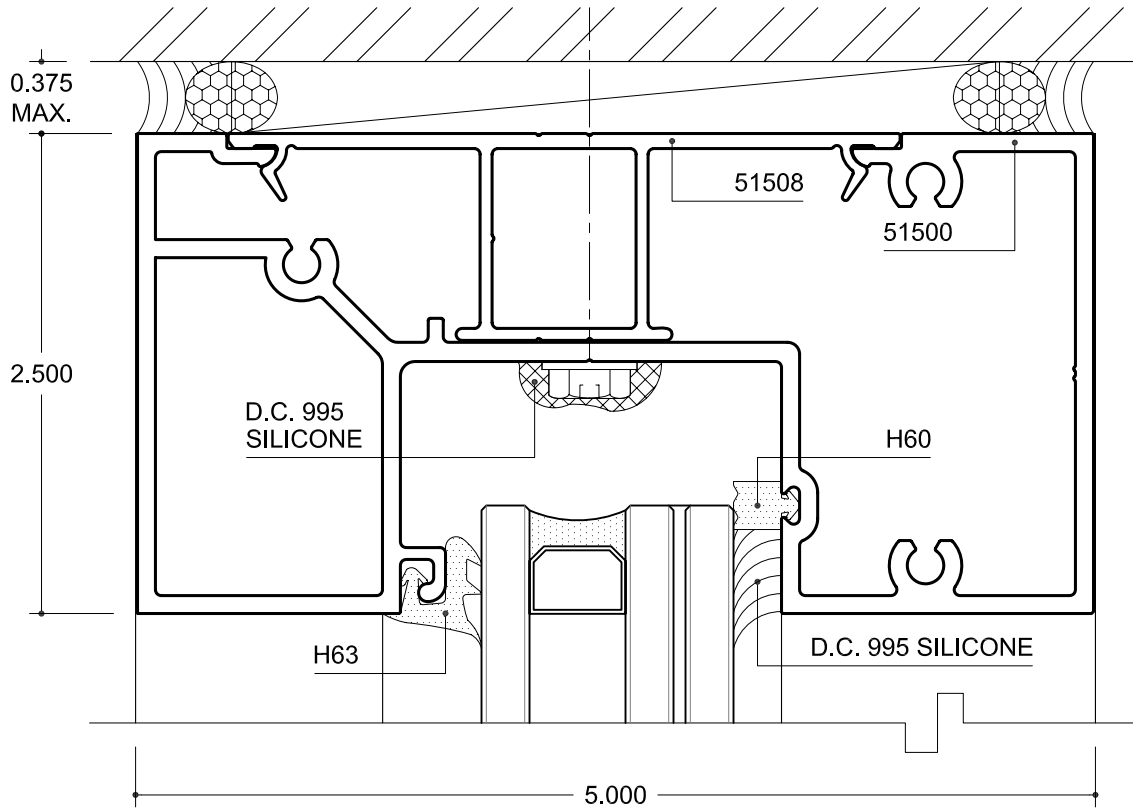

VERTICAL MULLION DETAIL

1-5/16" GLAZED

SCALE = FULL SIZE

VERTICAL JAMB DETAIL

HORIZONTAL HEAD DETAIL

HORIZONTAL SILL DETAIL

HORIZONTAL INTERMEDIATE DETAIL