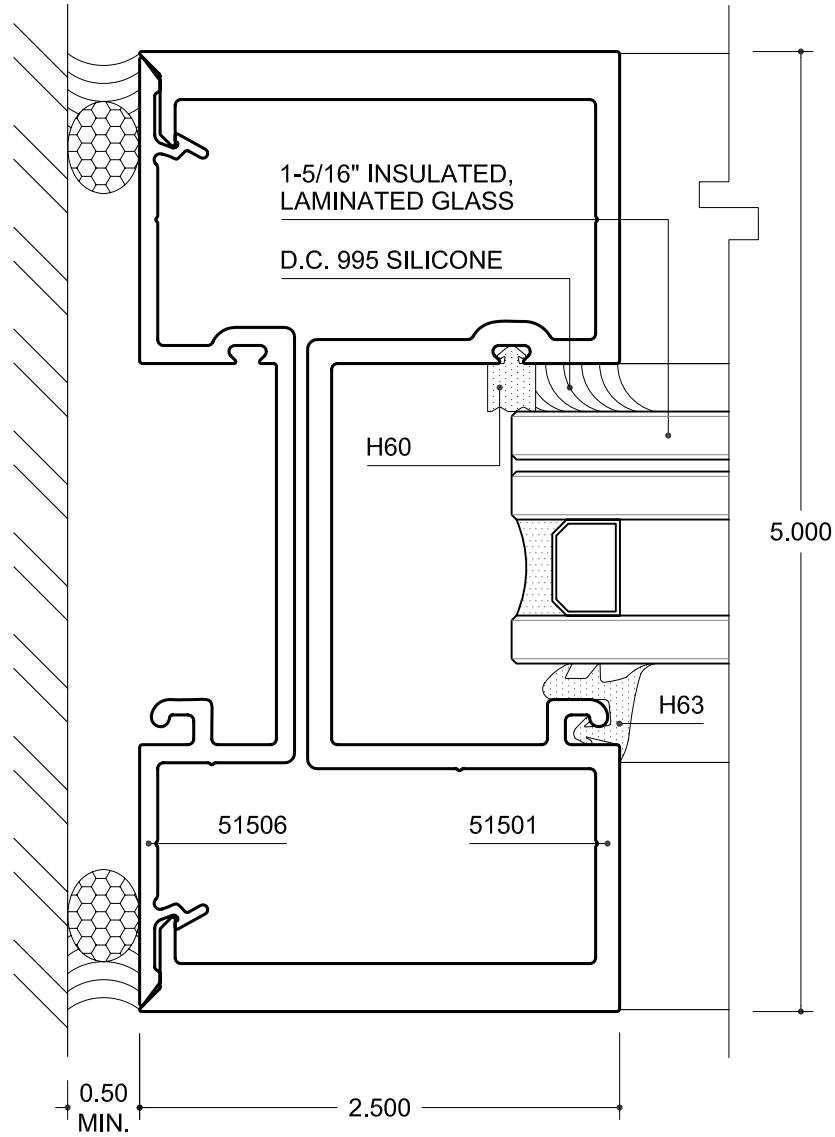

VERTICAL MULLION DETAIL

1-5/16" GLAZED

SCALE = FULL SIZE

VERTICAL JAMB DETAIL

HORIZONTAL HEAD DETAIL

HORIZONTAL SILL DETAIL

HORIZONTAL INTERMEDIATE DETAIL