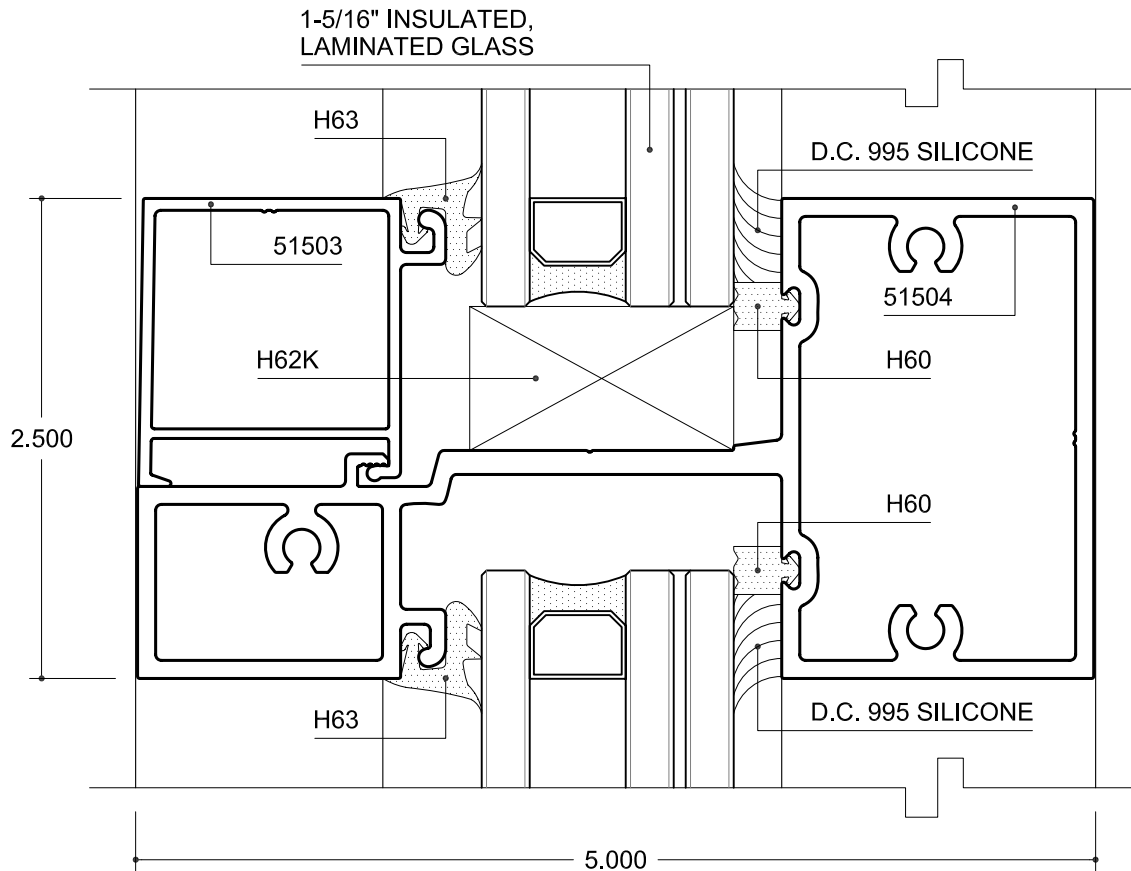

VERTICAL MULLION DETAIL

1-5/16" GLAZED

SCALE = FULL SIZE

VERTICAL JAMB DETAIL

HORIZONTAL HEAD DETAIL

HORIZONTAL SILL DETAIL

HORIZONTAL INTERMEDIATE DETAIL