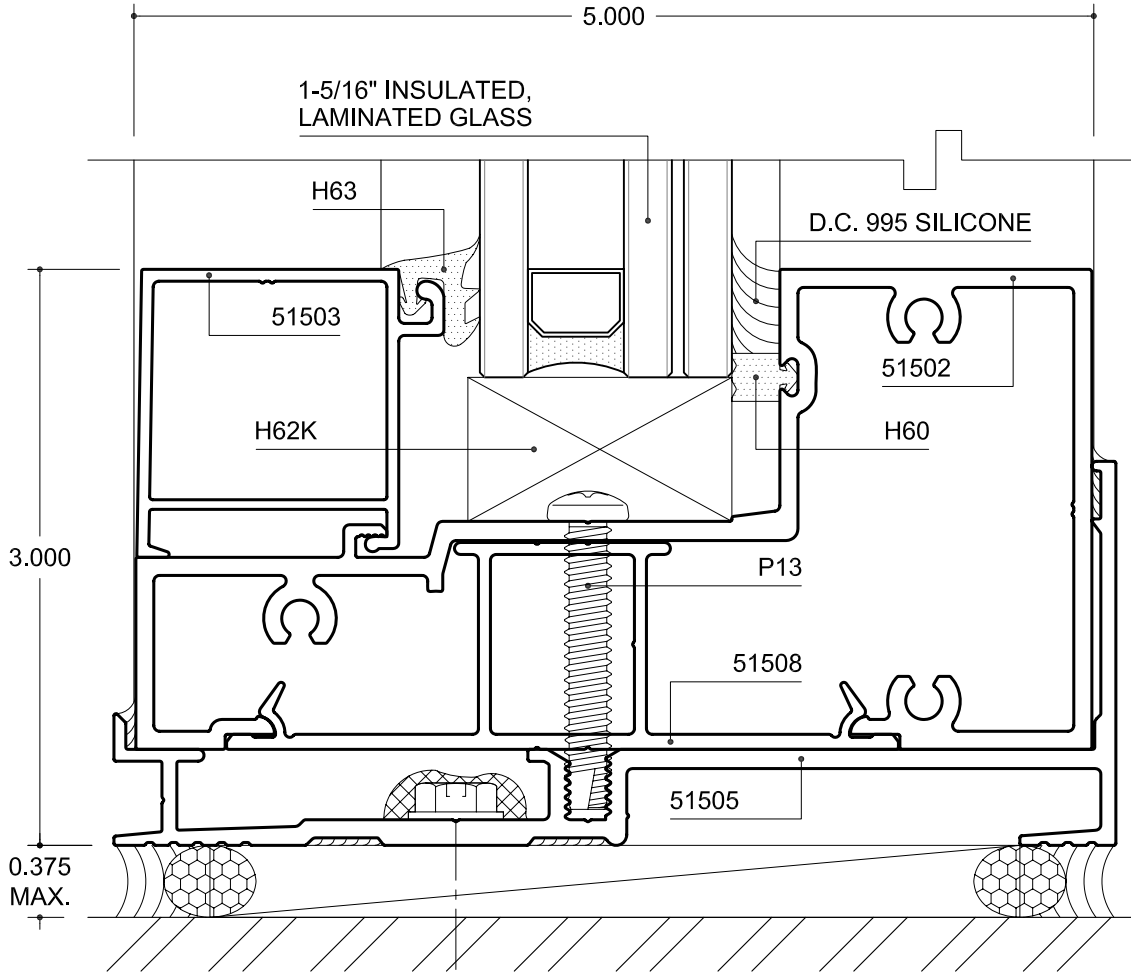

VERTICAL MULLION DETAIL

1-5/16" GLAZED

SCALE = FULL SIZE

VERTICAL JAMB DETAIL

HORIZONTAL HEAD DETAIL

HORIZONTAL SILL DETAIL

HORIZONTAL INTERMEDIATE DETAIL