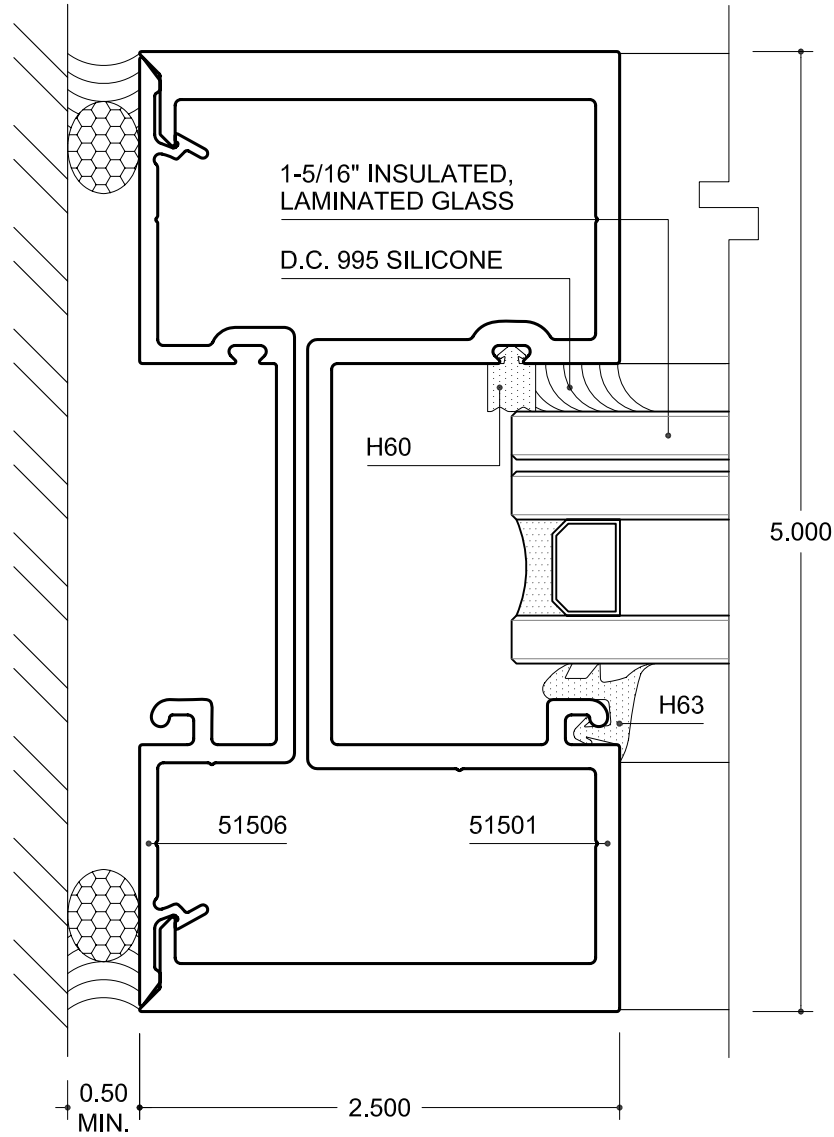

1-5/16" GLAZED

SCALE = FULL SIZE

VERTICAL JAMB DETAIL