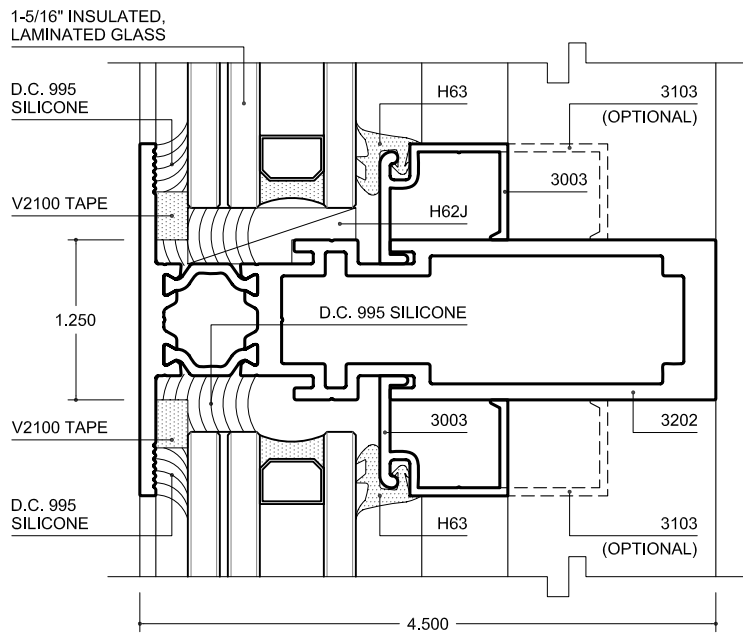

9/16" & 1-5/16" GLAZING

SCALE = 1:1-1/2"

HORIZONTAL INTERMEDIATE DETAIL