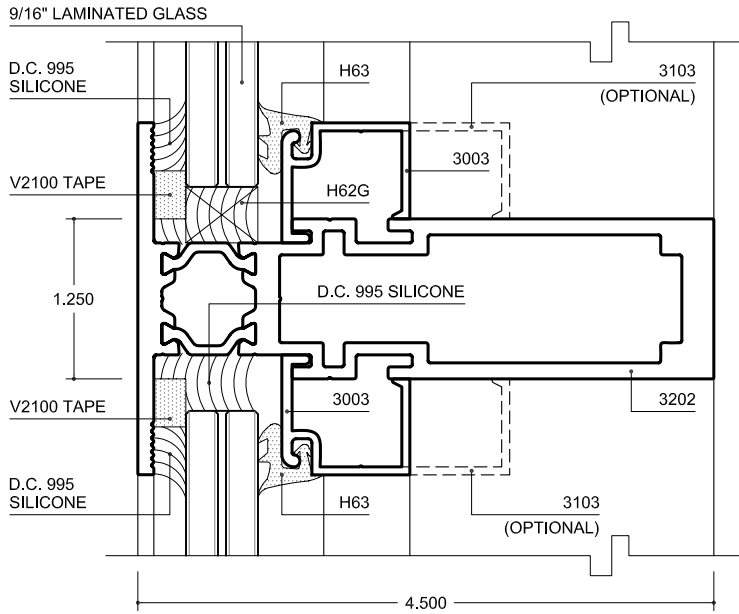

9/16" & 1-5/16" GLAZING

SCALE = 1:1-1/2"

HORIZONTAL INTERMEDIATE DETAIL