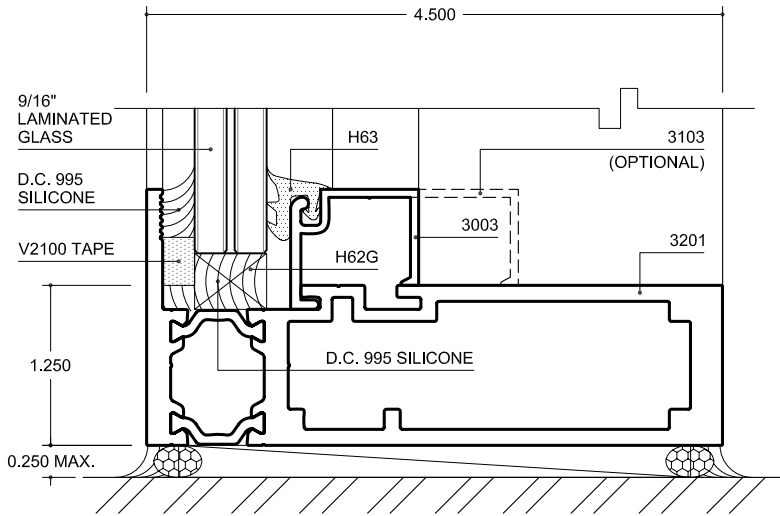

9/16" & 1-5/16" GLAZING

SCALE = 1:1-1/2"

HORIZONTAL SILL DETAIL