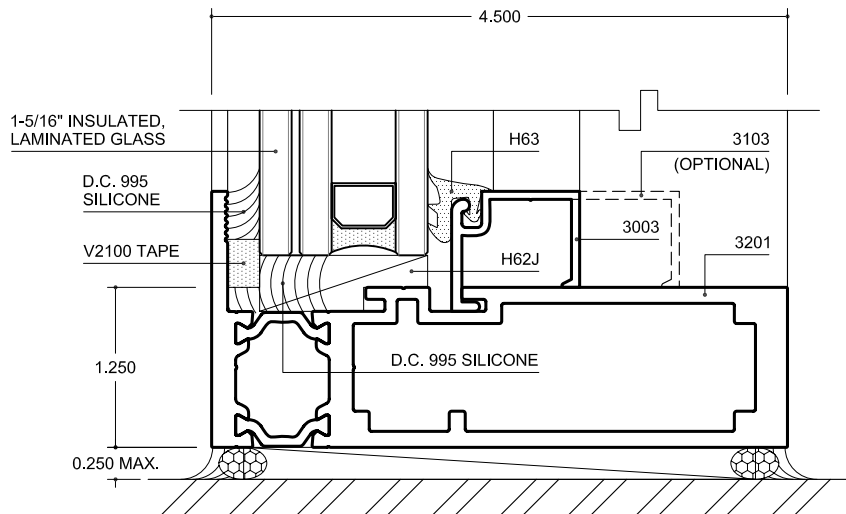

9/16" & 1-5/16" GLAZING

SCALE = 1:1-1/2"

HORIZONTAL SILL DETAIL