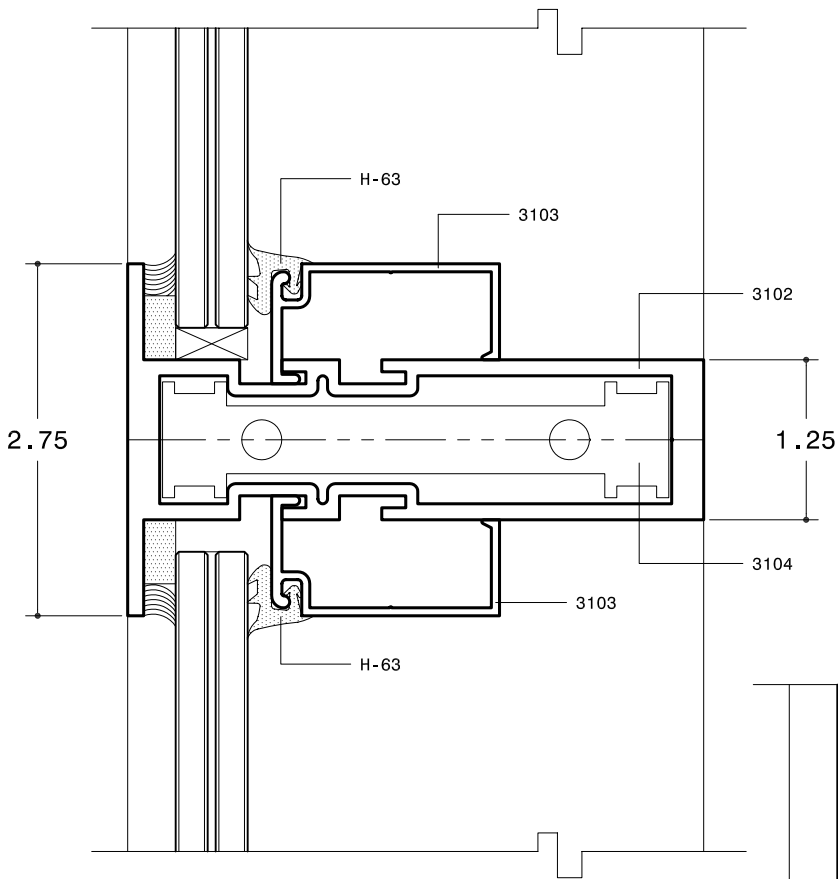

RESISTOR IMPACT WALL - L3100 / 3100

HORIZONTAL SECTION DETAILS

9/16" & 1-5/16" GLAZING

SCALE= 1 : 1 1/2"

HORIZONTAL MULLION DETAIL