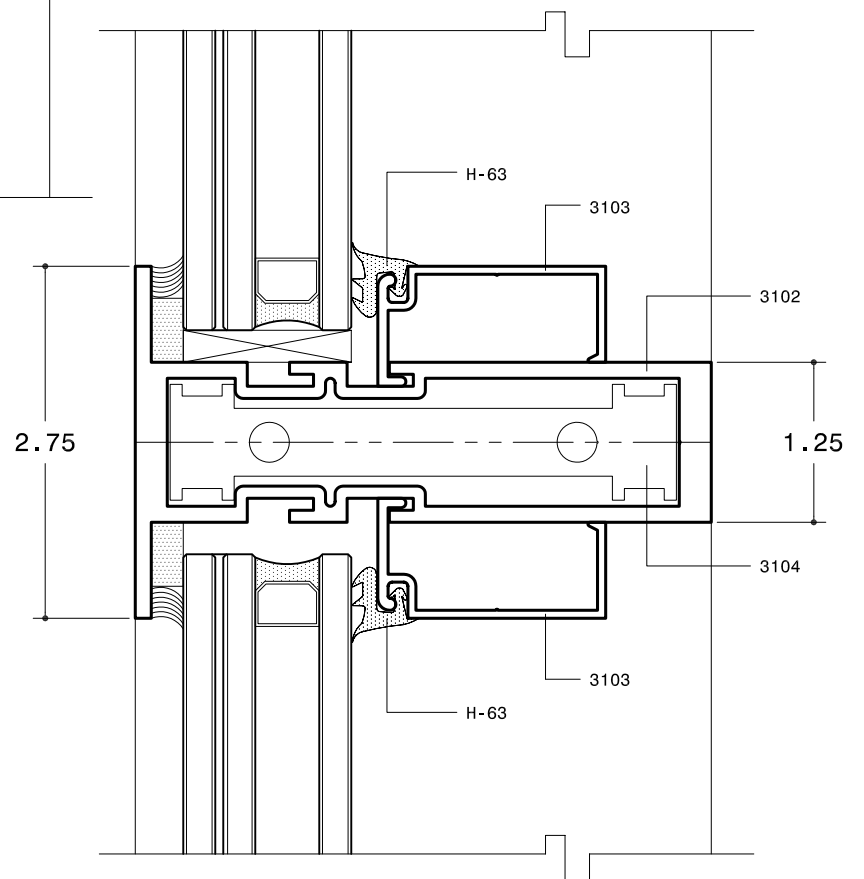

RESISTOR IMPACT WALL - L3100 / 3100

HORIZONTAL SECTION DETAILS

9/16" & 1-5/16" GLAZING

SCALE= 1 : 1 1/2"

HORIZONTAL MULLION DETAIL