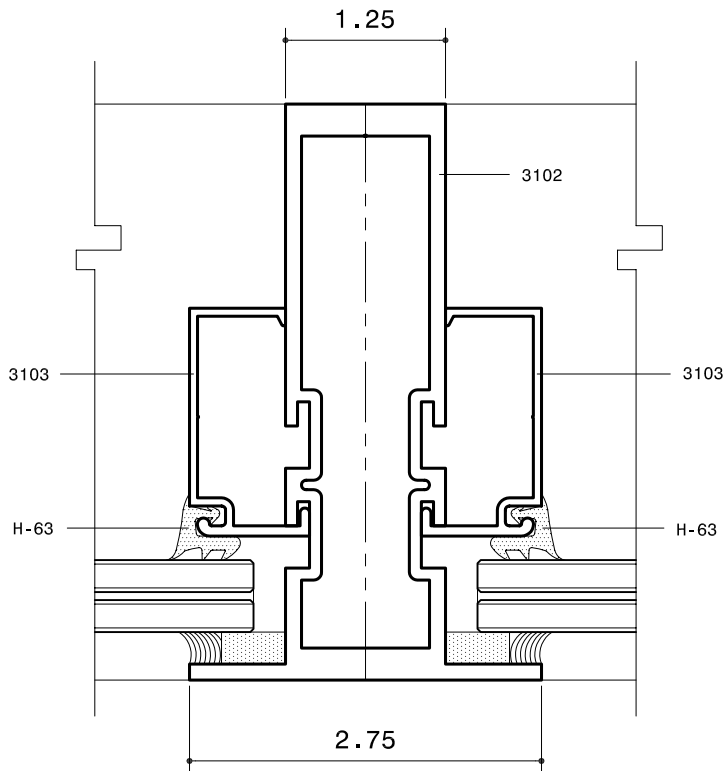

RESISTOR IMPACT WALL - 3100 (1-1/4" x 4-1/2")

VERTICAL SECTION DETAILS

9/16" & 1-5/16" GLAZING - UNREINFORCED

SCALE= 1 : 1 1/2"

VERTICAL MULLION DETAIL