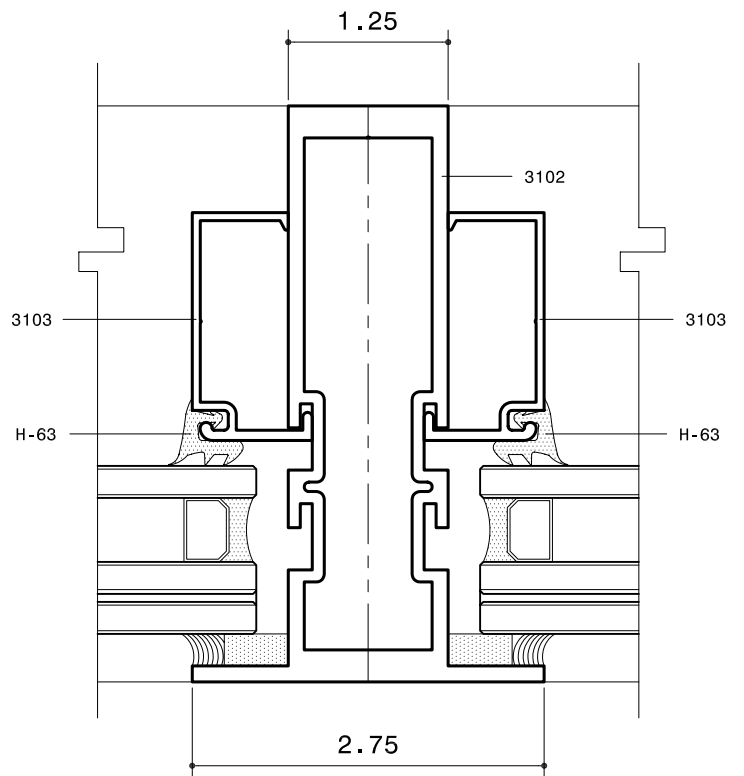

RESISTOR IMPACT WALL - 3100 (1-1/4" x 4-1/2")

VERTICAL SECTION DETAILS

9/16" & 1-5/16" GLAZING - UNREINFORCED

SCALE= 1 : 1 1/2"

VERTICAL MULLION DETAIL